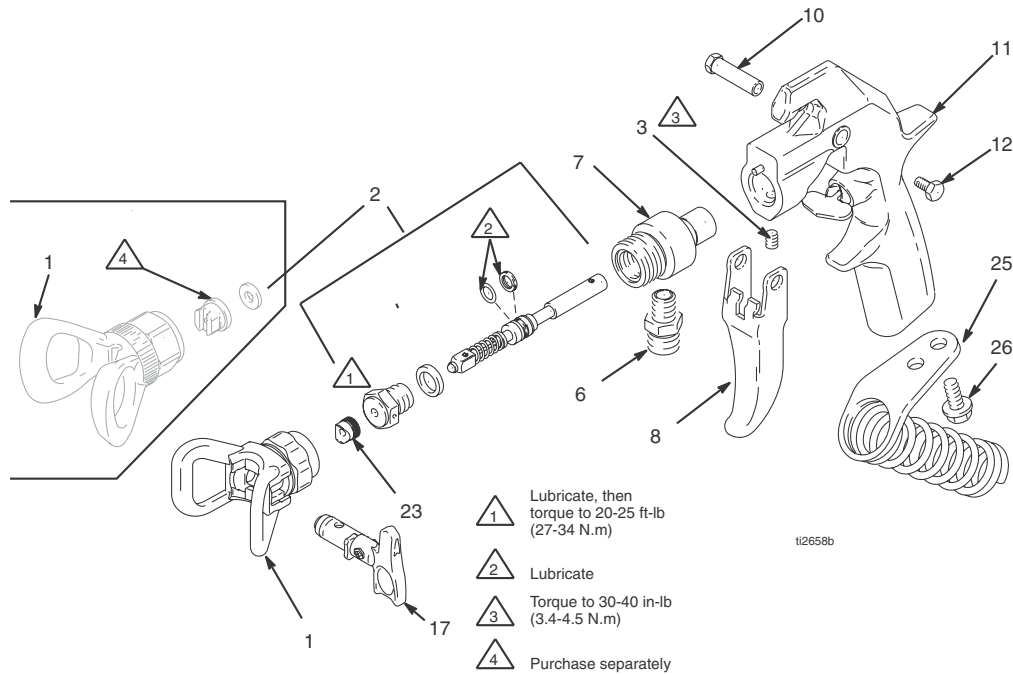

Parts / Pièces / Piezas / Peças / Parti

Flex Spray Guns / Pistolets Flex / Pistolas de pulverización Flex / Pistolas de pintura Flex / Pistole a spruzzo Flex