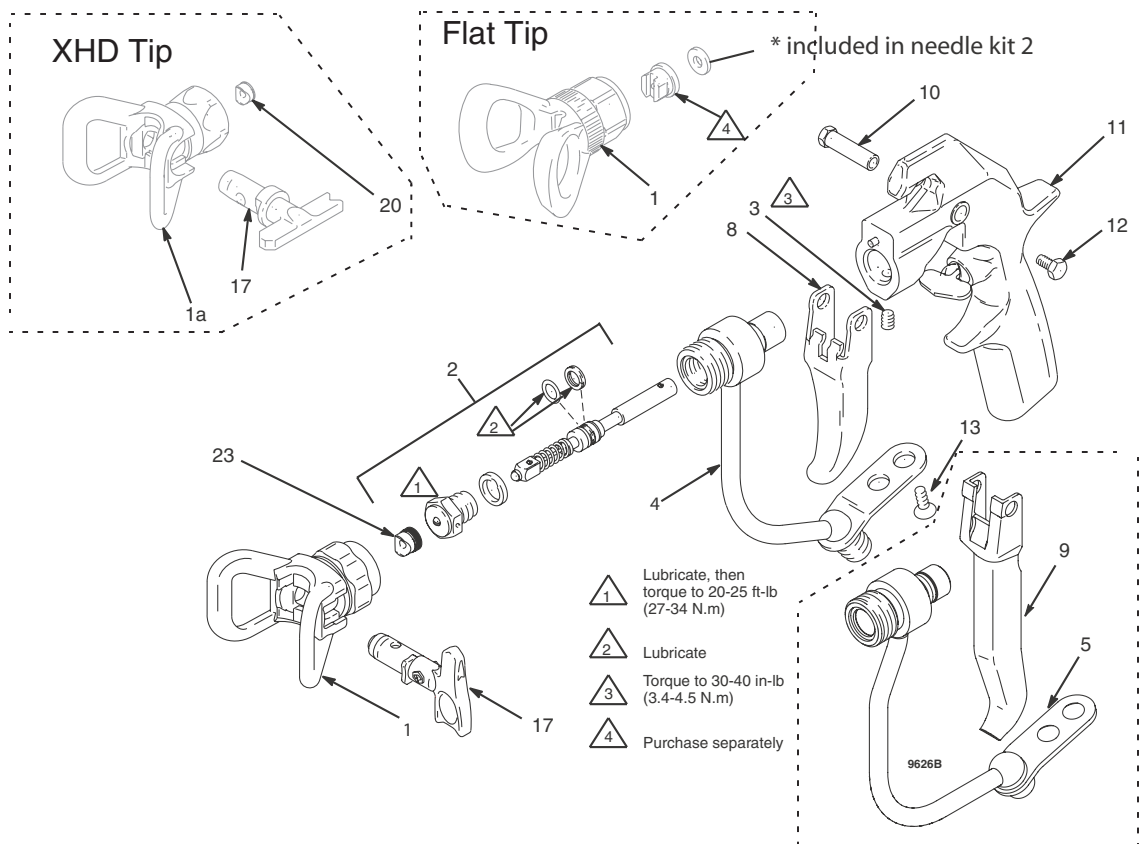

# Parts / Pièces / Piezas / Peças / Parti

Ref. No.	Part No.	Description	Qty.	Ref. No.	Part No.	Description	Qty.
1	220247	TIP GUARD, fine finish, <i>model 235462 only</i>	1		187346	WARNING TAG, <i>not shown, models 246240, 243283, 234237, and 246468 only</i>	1
	220251	TIP GUARD, standard, <i>models 235458, 235460, and 235461</i>	1	15	222385	WARNING CARD <i>not shown</i>	1
	246215	HANDTITE TIP GUARD, RAC X <i>models 246240 and 246468</i>	1	17	LTX517	RAC X SwitchTip, size 517, <i>models 246240 and 246468</i>	1
	243161	HANDTITE TIP GUARD, RAC V <i>models 243283 and 234237</i>	1		XHD617	HEAVY DUTY SwitchTip, size 617, <i>model 235464 only</i>	1
1a	XHD001	HEAVY DUTY RAC tip assembly, <i>models 235464, 238591, and 257093</i>	1		XHD619	HEAVY DUTY SwitchTip, size 619, <i>model 238591 only</i>	1
2	235474	NEEDLE KIT, <i>all models except 235462</i>	1		XHD665	HEAVY DUTY SWITCH TIP, size 665, <i>model 257093 only</i>	1
	235475	NEEDLE KIT, <i>model 235462 only</i>	1		286517	RAC V Switch Tip, size 517, <i>models 243283 and 234237</i>	1
3	102207	SETSCREW, 1/4-20	1		FFT210	RAC X Fine Finish Tip, <i>model 249941 only</i>	1
5	235483	FLUID HOUSING	1	20	178161	SEAT, tip, included with 17, <i>not shown</i>	1
6	191872	ADAPTER, <i>models 235458 and 246468 only</i>	1	23	246453	OneSeal, RAC X, (5 pack), <i>models 246240 and 246468</i>	1
7	187972	FLUID HOUSING, <i>models 235458 and 246467 only</i>	1		243281	OneSeal, RAC X, (5 pack), <i>models 243283 and 234237</i>	1
8*	187985	TRIGGER, two finger	1	25	218139	HOSE HOLDER, <i>models 235458 and 246468 only</i>	1
9*	188127	TRIGGER, four finger	1	26	107257	CAPSCREW, 1/4-20 x 1/2, <i>models 235458 and 246468 only</i>	1
10	187965	PIVOT PIN	1				
11	235471	GUN HANDLE	1				
12	203953	SCREW, hex washer hd, 10-24	1				
13	107091	SCREW, 1/4-20	2				
14	187987	WARNING TAG <i>not shown, all models except 246468</i>	1				

See page 3 for models.